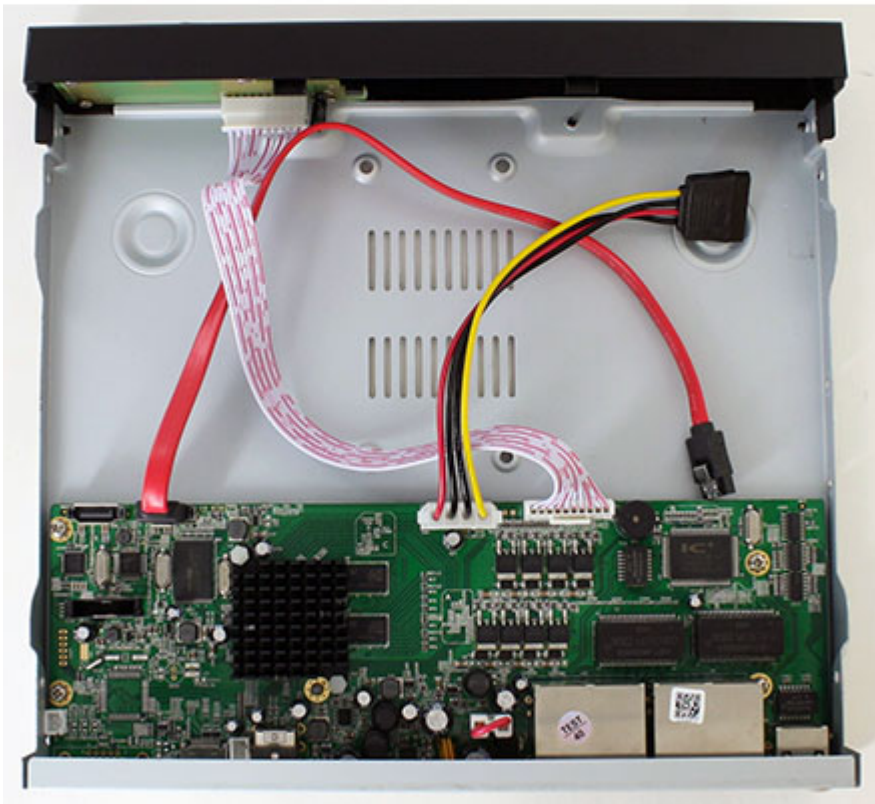

129.00 EUR
incl. 19% VAT, plus [shipping](#)

- Hi3798M processor !
- SATA HDD support !
- ONVIF ! PTZ !
- H.264/H.265 !

Support:  [Manual \[EN\]](#)

CTFNVR-1 is a digital video recorder for IP-cameras (Signal transmission over LAN or the integrated 8x POE-LAN-connectors). CTFNVR-1 supports the modern H.265 compression. The recorder allows simultaneous multi-channel real-time recording, playback. For recordings you can integrate a SATA HDD (up to 8TB).

Specification:

Main processor : Hi3798M

Operating System : Embedded Linux

System Resources : Simultaneous multi-channel real-time recording, playback, network operation, USB backup

Operator interface :16-bit true color graphic menu operation interface, support

USB mouse operation

Preview : 1/4/8/16

Video input (IP) : 4*5M/8*4M/8*3M/16*960P

Video standards : PAL(625TVL,50f/s);NTSC(525TVL,60f/s)

Video compression H.265/H.264

Display quality Max:4K

Playback quality : 5M/4M/3M/960P

Record Storage :HDD ,network

Backup mode : Network backup, USB hard disk, USB burner, SATA burner

Video output : 1ch HDMI HD output(can be extended to support VGA)

Network interface : 1* 10M/100M Adaptive Ethernet port,8 POE ports